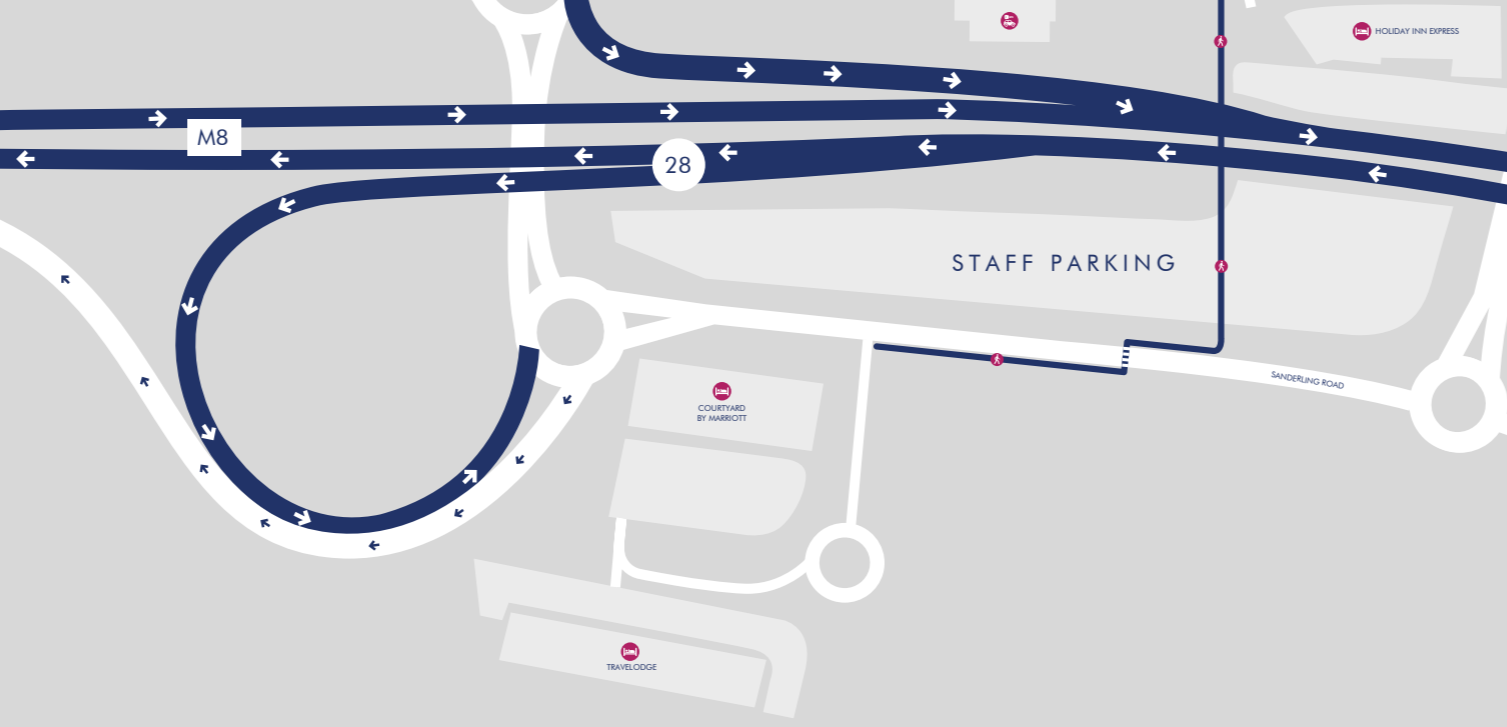

KEY

-  BUS STOP
-  CAR RENTAL
-  DISABLED ACCESS
-  DROP OFF
-  HOTEL / B&B
-  MAIN TERMINAL
-  PICK UP
-  PRIVATE HIRE
-  TAXI
-  TERMINAL 2
-  WALK WAY
-  AIRSIDE

LONG STAY 

30 MINS **FREE WAITING** AT THE LONG STAY CAR PARK

SHUTTLE BUS EVERY 10 MINS - 15 MINS

5 MINS JOURNEY TIME TO TERMINAL

FROM J29

TO J29
LINWOOD
JOHNSTONE
GREENOCK

LONG STAY
PARKING

GLASGOW

PAISLEY

TERMINAL EXTERNAL